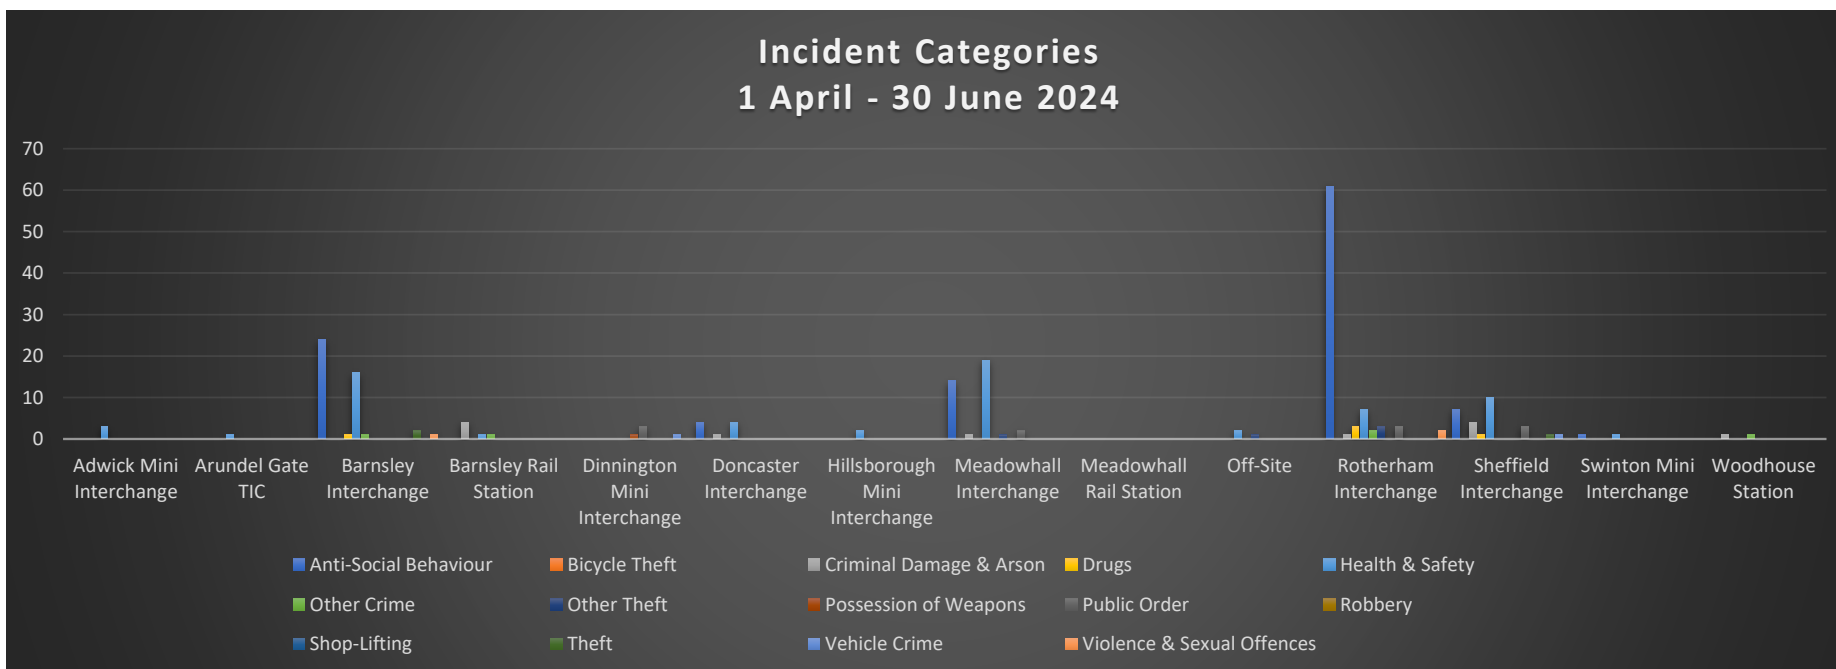

**APPENDIX 1**

Incident Location	Anti-Social Behaviour	Bicycle Theft	Criminal Damage & Arson	Drugs	Health & Safety	Other Crime	Other Theft	Possession of Weapons	Public Order	Robbery	Shop-Lifting	Theft	Vehicle Crime	Violence & Sexual Offences	Grand Total
Adwick Mini Interchange					3										3
Arundel Gate TIC					1										1
Barnsley Interchange	24			1	16	1						2		1	45
Barnsley Rail Station			4		1	1									6
Dinnington Mini Interchange								1	3				1		5
Doncaster Interchange	4		1		4										9
Hillsborough Mini Interchange					2										2
Meadowhall Interchange	14		1		19		1		2						37
Meadowhall Rail Station															
Off-Site					2		1								3
Rotherham Interchange	61		1	3	7	2	3		3					2	82
Sheffield Interchange	7		4	1	10				3			1	1		27
Swinton Mini Interchange	1				1										2
Woodhouse Station			1			1									2
<b>Grand Total</b>	<b>111</b>		<b>12</b>	<b>5</b>	<b>66</b>	<b>5</b>	<b>5</b>	<b>1</b>	<b>11</b>			<b>3</b>	<b>2</b>	<b>3</b>	<b>224</b>