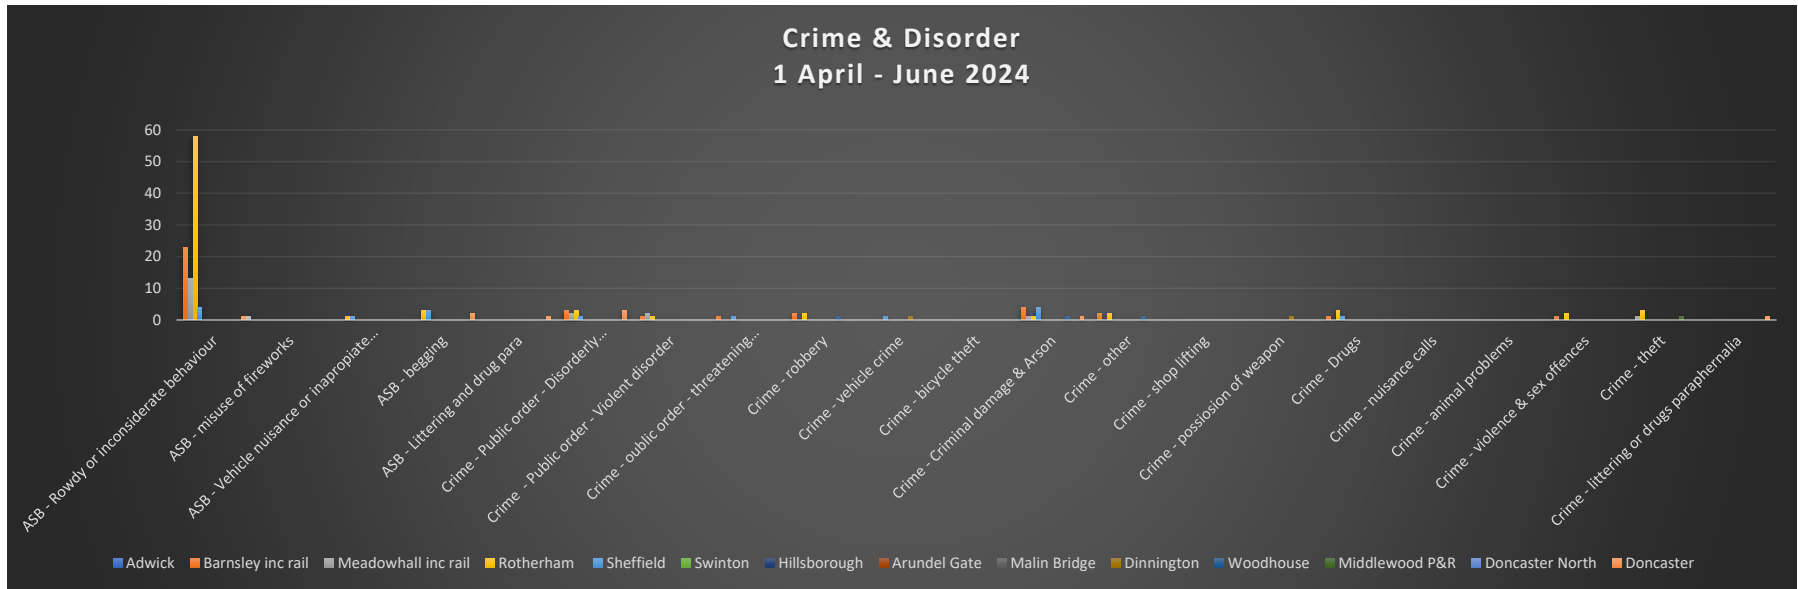

APPENDIX 2

	ASB - Rowdy or inconsiderate behaviour	ASB - misuse of fireworks	ASB - Vehicle nuisance or inappropriate behaviour	ASB - begging	ASB - Littering and drug para	Crime - Public order - Disorderly behaviour	Crime - Public order - Violent disorder	Crime - ublic order - threatening behaviour	Crime - robbery	Crime - vehicle crime	Crime - bicycle theft	Crime - Criminal damage & Arson	Crime - other	Crime - shop lifting	Crime - possosion of weapon	Crime - Drugs	Crime - nuisance calls	Crime - animal problems	Crime - violence & sex offences	Crime - theft	Crime - littering or drugs paraphernalia	
Adwick																						
Barnsley inc rail	23					3	1	1	2			4	2			1				1		
Meadowhall inc rail	13					2	2					1									1	
Rotherham	58		1	3		3	1		2			1	2			3			2	3		
Sheffield	4		1	3		1		1		1		4				1						
Swinton																						
Hillsborough																						
Arundel Gate																						
Malin Bridge																						
Dinnington										1					1							
Woodhouse									1			1	1									
Middlewood P&R																					1	
Doncaster North																						
Doncaster	1			2	1	3						1										1
Totals	99		2	8	1	12	4	2	5	2		12	5		1	5			3	5	1	