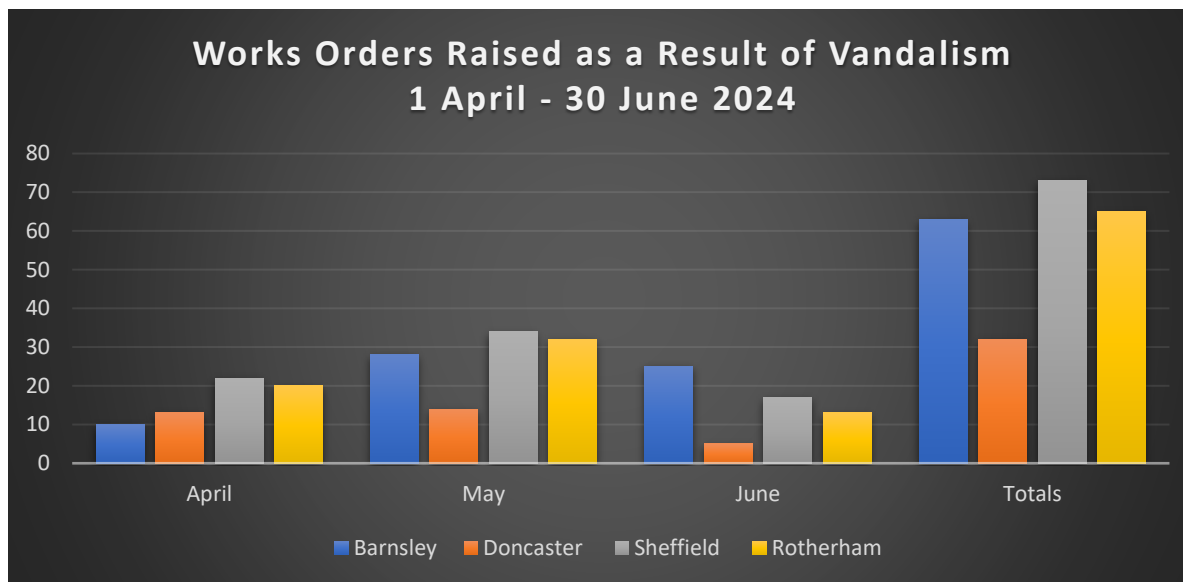

Appendix 4

	Barnsley	Doncaster	Sheffield	Rotherham
April	10	13	22	20
May	28	14	34	32
June	25	5	17	13
Totals	63	32	73	65